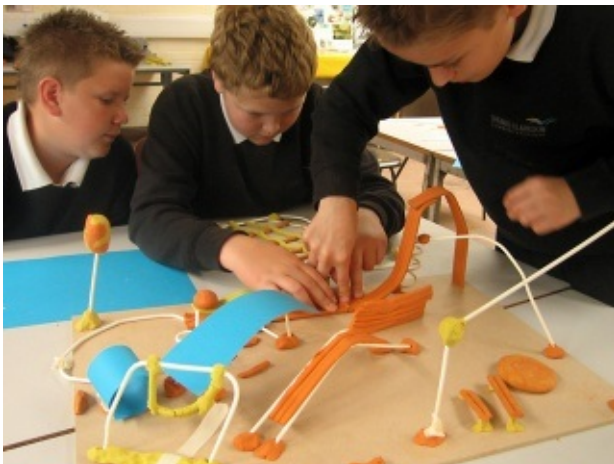

school.

Children were also invited to act in client-roles – outside formal education settings – giving feedback upon designs as they developed. A local family ‘play day’ on the proposed site provided opportunities for hundreds of children, from babies up to 18 year olds, and their families to respond to early designs, through traditional comment upon design drawings and through play activities held outdoors.

Outputs and outcomes

The playground at Wisbech is also one which affords children opportunities to re-model and re-design aspects of the play area as a grid of wooden posts, interchangeable decks with attachments and Velcro-fastened mesh fabric floors can all be moved about by children on a daily basis.

Resources

Snug and Outdoor ‘Wisbech Adventure Playground’

<http://www.snugandoutdoor.co.uk/publicspace/wisbech1.html> (accessed 26 March 2013).

Snug and Outdoor <http://www.snugandoutdoor.co.uk/index.html> (accessed 25 March 2013).

The Spinney ‘Wisbech Adventure Playground Playground’

<http://www.wisbechadventureplay.net/>(accessed 25 March 2013).

Sutcliffe Play <http://www.sutcliffeplay.co.uk/case-study/unique-self-build-system-offers-endless-play-opportunities/> (accessed 25 March 2013).

Children model design possibilities for Wisbech Playground. Courtesy of Snug & Outdoor