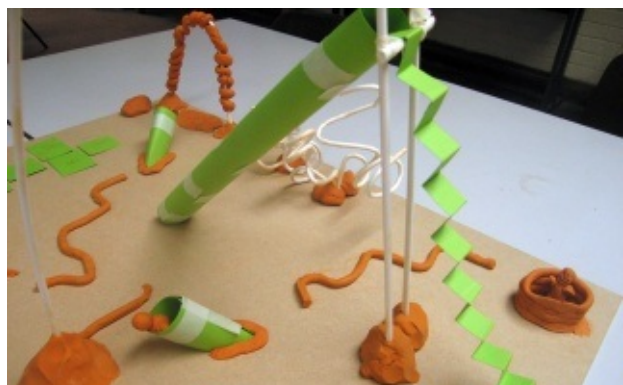

Children model design possibilities for Wisbech Playground. Courtesy of Snug & Outdoor

Wisbech Adventure Playground. Courtesy: Sutcliffe Play (main contractor and designer) and Snug & Outdoor (additional play and design)